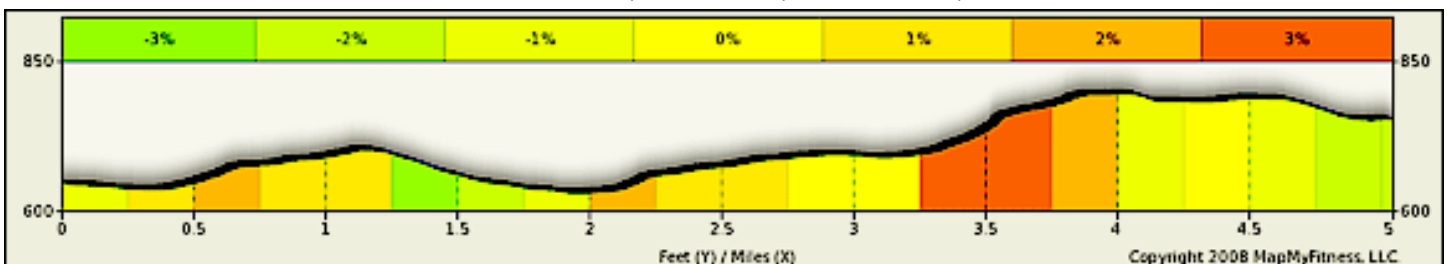

ELEVATION: min: 620ft | max: 807ft | ascent: 246ft | descent: -141ft