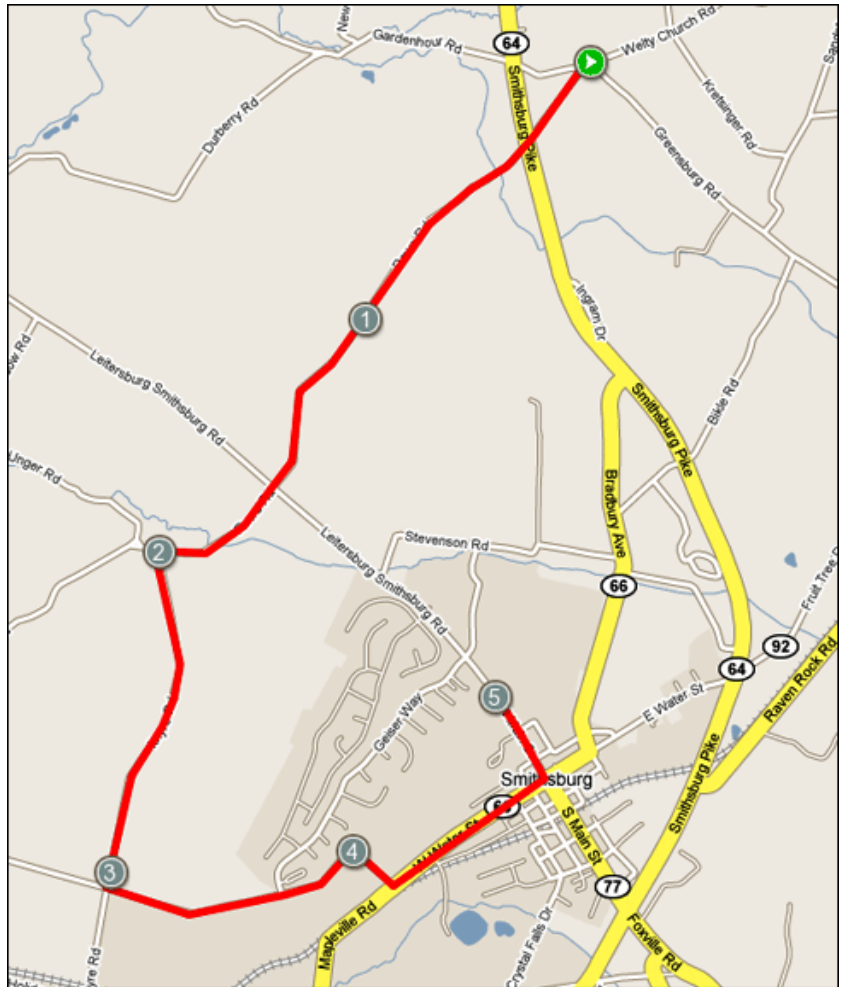

# LEG 12

5.1 MILES | MEDIUM

## RUNNERS

Mileage is per segment, not cumulative

1. Out of Welty Church of the Brethren about 50 feet past Greensburg to
2. Make a left on Rowe — cross rt. 64 — for 2.1 to
3. Left on Itnyre for 1.0 to first
4. Left on Cave Hill for 1.0 to end (no sign) to
5. Left on Water for .5 to
6. Left on Main for .5 to
7. Transition on left at Smithsburg Elementary School

# LEG 12

5.1 MILES | MEDIUM

---

## VANS

Mileage is per segment, not cumulative

1. Out of Welty Church of the Brethren about 50 feet past Greensburg to
2. Make a left on Rowe — cross rt. 64 —for 2.1 to
3. Left on Itnyre for 1.0 to first
4. Left on Cave Hill for 1.0 to end (no sign) to
5. Left on Water for .5 to
6. Left on Main for .5 to
7. Transition on left at Smithsburg Elementary School