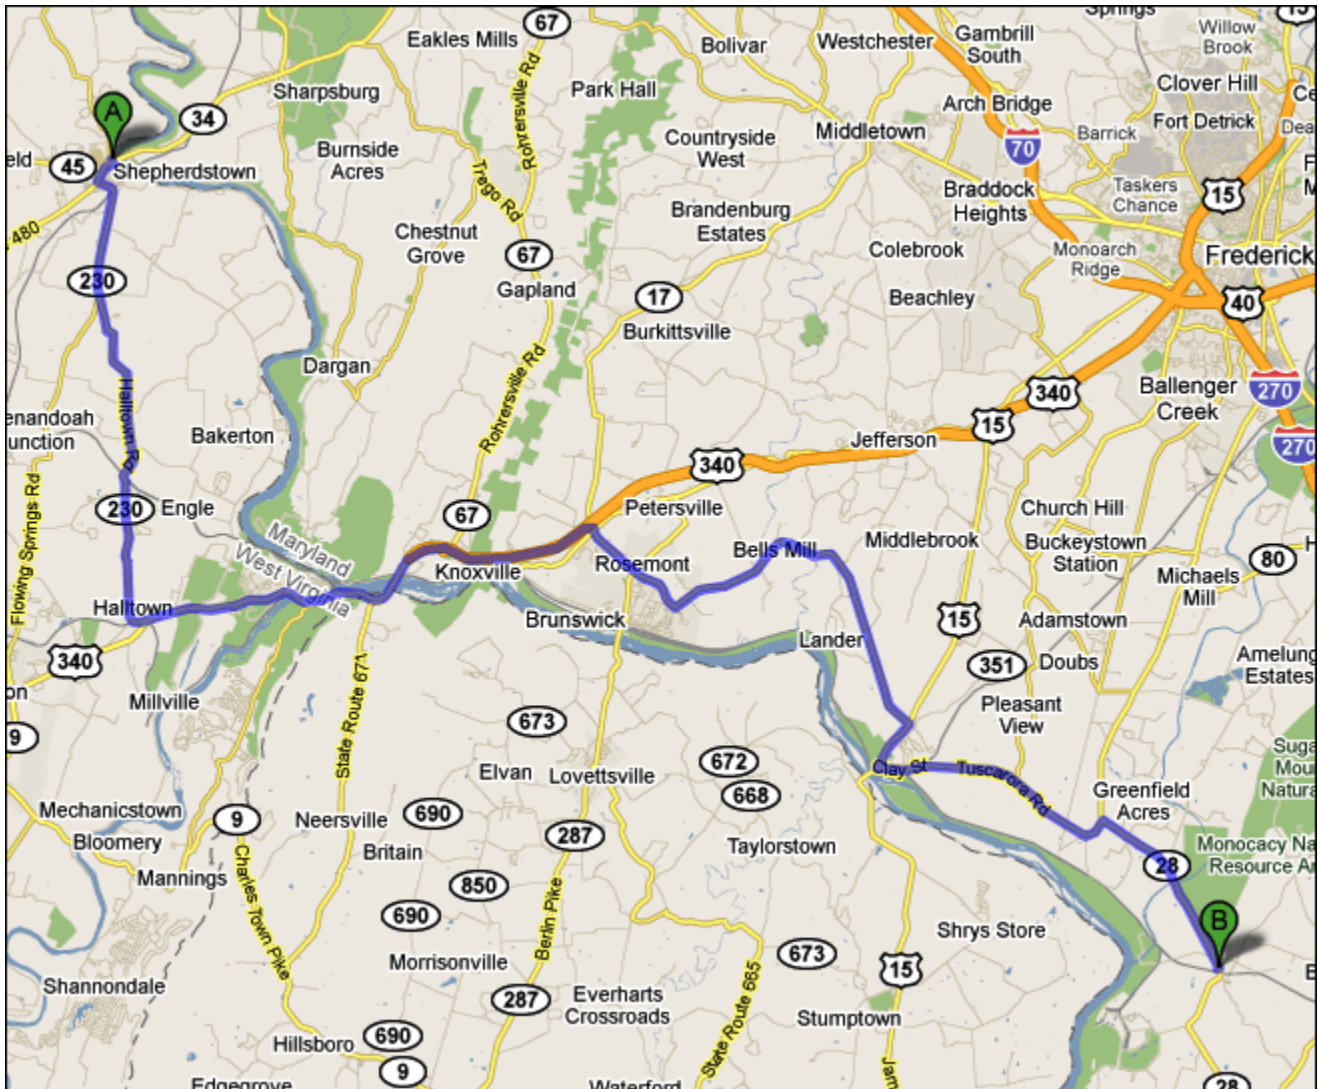

AMERICAN ODYSSEY RELAY

OFF VAN DIRECTIONS

TRANSITION 25-30

START: Bavarian Inn & Lodge
164 Shepherdgrade Road
Shepherdstown, WV 25443

GPS DATA:
39.436475,-77.80479

FINISH: Absolute Auto
22210 Dickerson Road
Dickerson, MD 20842

GPS DATA:
39.221008,-77.425847

1.	Head south on Bavarian Dr toward W Virginia 480 S	0.1 mi
2.	Turn right at W Virginia 480 S	0.5 mi
3.	Turn left at W Washington St	0.4 mi
4.	W Washington St turns slightly right and becomes Flowing Springs Rd/W Virginia 230 S Continue to follow W Virginia 230 S	8.3 mi
5.	Turn left at Halltown Rd/W Virginia 230 S	0.4 mi
6.	Turn right at Co Route 340/14/S Frontage Rd/W Virginia 230 S	180 ft
7.	Turn left at US-340 E/US-340 N, Continue to follow US-340 E Passing through Virginia, Entering Maryland	8.8 mi
8.	Take the MD-17/Burkittsville exit toward Brunswick	0.1 mi
9.	Turn right at Burkittsville Rd/MD-17 S	351 ft
10.	At the traffic circle, take the 2nd exit and stay on Burkittsville Rd/MD-17 S	1.1 mi
11.	Continue onto MD-464 E/Souder Rd	1.0 mi
12.	Turn left at MD-464 E/Point of Rocks Rd	6.9 mi
13.	Turn right at US-15 S	1.0 mi

OFF VAN DIRECTIONS

TRANSITION 25-30

(transition 25-30 directions continued)

14.	Turn left at Clay St/MD-28 E	4.7 mi
15.	Turn right at Dickerson Rd/MD-28 E Destination will be on the right	3.6 mi
TOTAL:		37 mi (1 hr)