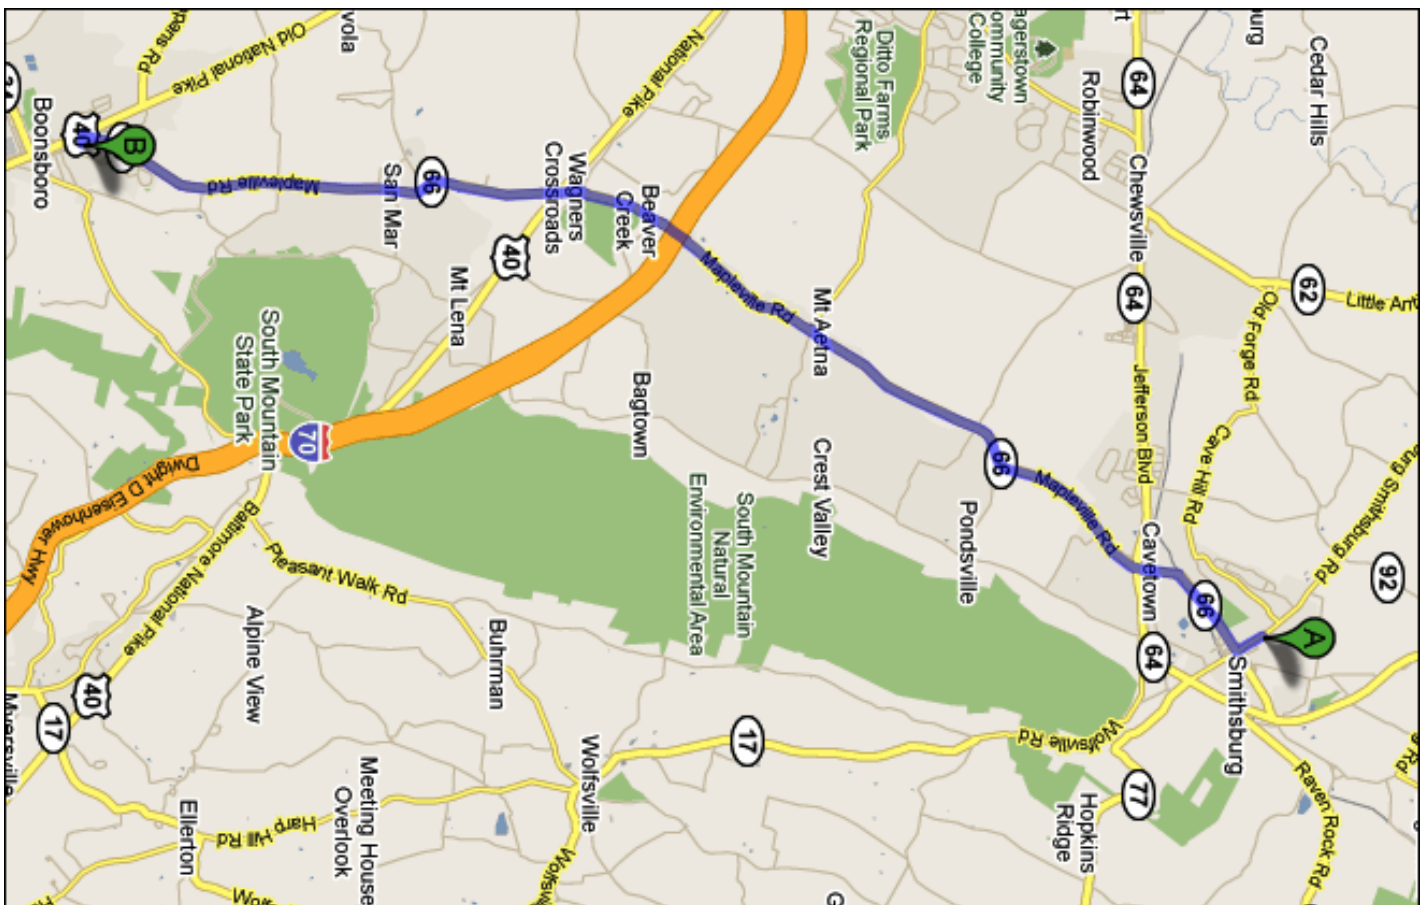

AMERICAN ODYSSEY RELAY

OFF VAN DIRECTIONS

TRANSITION 13-18

START: Smithsburg Senior HS
66 North Main Street
Smithsburg, MD 21783

GPS DATA:
39.658058,-77.57575

FINISH: Boonsboro Senior HS
Attn: Tutoring Center
10 Campus Ave,
Boonsboro, MD 21713

GPS DATA:
39.512749,-77.654049

1.	Head southeast on N Main St toward E School Ln	0.3 mi
2.	Take the 3rd right onto MD-66 S/W Water St Continue to follow MD-66 S	4.7 mi
3.	At the traffic circle, take the 2nd exit onto Mapleville Rd/MD-66 S Continue to follow MD-66 S	6.4 mi
4.	Turn left at Campus Ave	0.3 mi
TOTAL:		11.8 mi (21 mins)

OFF VAN DIRECTIONS

TRANSITION 25-30

(transition 25-30 directions continued)

14.	Turn left at Clay St/MD-28 E	4.7 mi
15.	Turn right at Dickerson Rd/MD-28 E Destination will be on the right	3.6 mi
TOTAL:		37 mi (1 hr)

AMERICAN ODYSSEY RELAY

OFF VAN DIRECTIONS

TRANSITION 31-36

AMERICAN
Odyssey
RELAY RUN ADVENTURE

START: Absolute Auto
22210 Dickerson Road
Dickerson, MD 20842

GPS DATA:
39.221008,-77.425847

FINISH: 900 Water Street Southwest
Washington, DC 20024