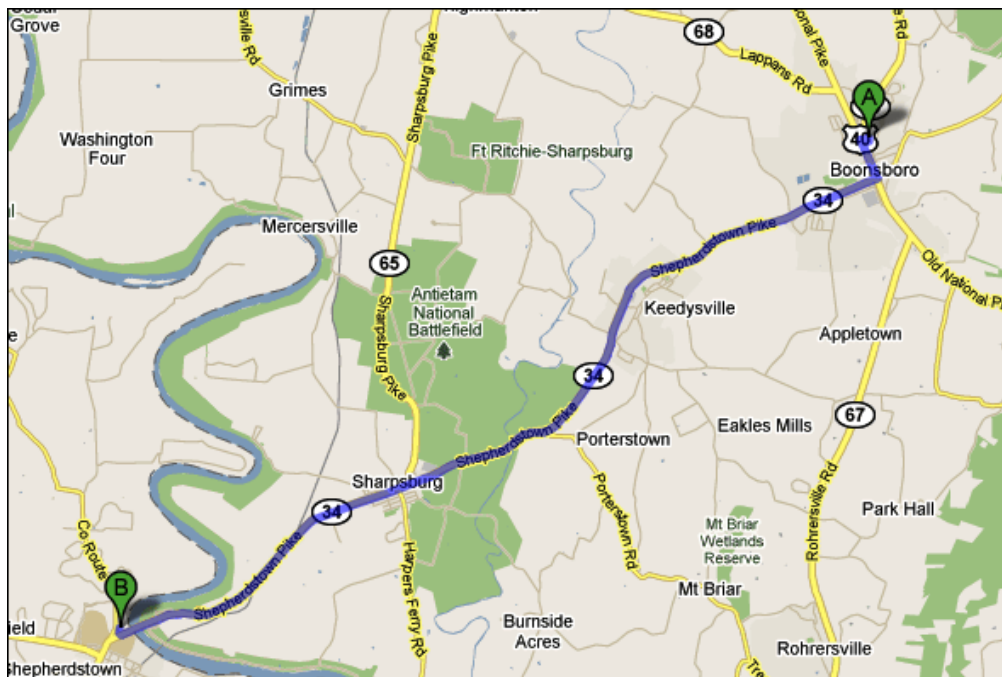

AMERICAN ODYSSEY RELAY

OFF VAN DIRECTIONS

TRANSITION 19-24

START: Boonsboro Senior HS
Attn: Tutoring Center
10 Campus Ave,
Boonsboro, MD 21713

GPS DATA:
39.512749, -77.654049

FINISH: Bavarian Inn & Lodge
164 Shepherdgrade Road
Shepherdstown, WV 25443

GPS DATA:
39.436475, -77.80479

1.	Head east on Campus Ave toward Center St	79 ft
2.	Take the 1st right onto Center St	151 ft
3.	Take the 1st right onto School House Ct	0.1 mi
4.	Take the 1st left onto N Main St/Old National Pike	0.5 mi
5.	Turn right at Potomac St	0.7 mi
6.	Continue onto MD-34 W/Shepherdstown Pike Entering West Virginia	9.3 mi
7.	Turn right at Bavarian Dr Destination will be on the right	456 ft
TOTAL:		10.7 mi (19 mins)

AMERICAN ODYSSEY RELAY

OFF VAN DIRECTIONS

TRANSITION 25-30

START: Bavarian Inn & Lodge
164 Shepherdgrade Road
Shepherdstown, WV 25443

GPS DATA:
39.436475,-77.80479

FINISH: Absolute Auto
22210 Dickerson Road
Dickerson, MD 20842

OFF VAN DIRECTIONS

TRANSITION 25-30

(transition 25-30 directions continued)

14.	Turn left at Clay St/MD-28 E	4.7 mi
15.	Turn right at Dickerson Rd/MD-28 E Destination will be on the right	3.6 mi
TOTAL:		37 mi (1 hr)