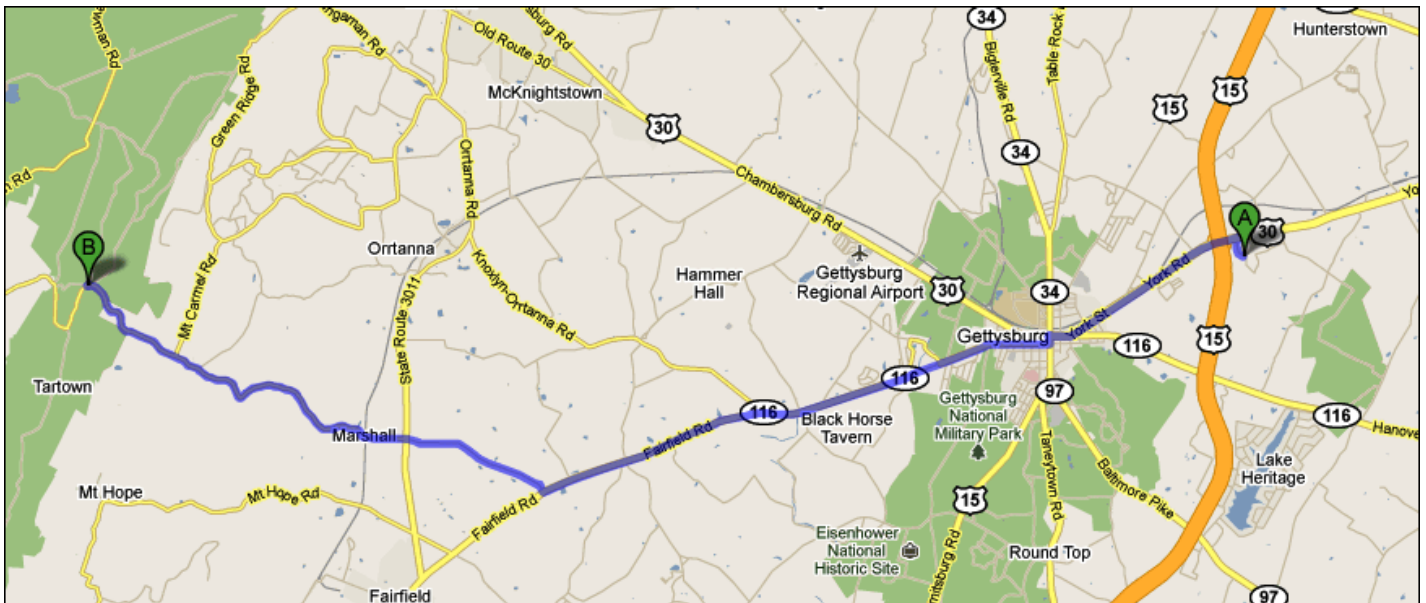

AMERICAN ODYSSEY RELAY

OFF VAN DIRECTIONS

TRANSITION 1-6

AMERICAN
Odyssey
RELAY RUN ADVENTURE

START: Wyndham Gettysburg
95 Presidential Circle
Gettysburg, PA 17325

GPS DATA:
39.84275, -77.1915

FINISH: Cold Spring Rd &
Teaberry Rd

GPS DATA:
39.839395,-77.434827

1.	Head northwest on Eckert Rd	0.2 mi
2.	Turn left to stay on Eckert Rd	36 ft
3.	Turn left at US-30 W/York Rd	2.4 mi
4.	At the traffic circle, take the 3rd exit onto Baltimore St	0.1 mi
5.	Turn right at W Middle St/PA-116 W Continue to follow PA-116 W	6.0 mi
6.	Turn right at Cold Spring Rd	2.2 mi
7.	Turn right at Cold Spring Rd/ Teaberry Rd	4.0 mi
TOTAL:		15 mi (29 mins)

AMERICAN ODYSSEY RELAY

OFF VAN DIRECTIONS

TRANSITION 31-36

AMERICAN
Odyssey
RELAY RUN ADVENTURE

START: Absolute Auto
22210 Dickerson Road
Dickerson, MD 20842

GPS DATA:
39.221008,-77.425847

FINISH: 900 Water Street Southwest
Washington, DC 20024

GPS DATA:
38.880118,-77.024889

1.	Head south on Dickerson Rd/MD-28 E toward Dickerson School Rd	1.2 mi
2.	Turn left at Darnestown Rd/MD-28 E	11.0 mi
3.	Turn right at Seneca Rd	1.2 mi
4.	Slight left at Esworthy Rd	2.2 mi
5.	Turn left at MD-190 E/River Rd	8.4 mi
6.	Take the ramp onto I-495 S, Entering Virginia	2.6 mi
7.	Take exit 43-44 for VA-193/Geo Wash Memorial Pkwy/Georgetown Pike toward Great Falls VA/Langley/Washington	0.2 mi
8.	Take exit 43 for Geo Washington Memorial Pkwy toward Washington	0.5 mi
9.	Merge onto George Washington Memorial Pkwy Passing through District of Columbia, Entering Virginia	11.0 mi
10.	Take the exit onto I-395 N toward Washington, Entering District of Columbia	1.4 mi
11.	Take exit 4 toward SW Waterfront/Nationals Park/Maine Ave	0.1 mi
12.	Slight left at G St SW	72 ft
13.	Slight right at 9th St SW	0.1 mi